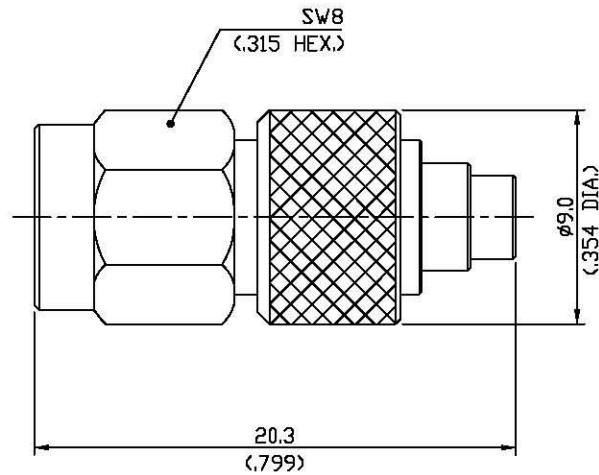

REVISIONS			
NO	DESCRIPTION	APPROVED	DATE

* Description
 MMCX : JACK
 SMA : PLUG

* Material
 MMCX : Brass/Gold
 SMA : Brass/Gold

TOL.UNLESS NOTED
 X = ±0.1
 X.X = ±0.05
 X.XX = ±0.01

DATE		 Systron Inc. 1274-3rd Avenue South Lethbridge, AB T1J 0J9
DRAWN BY		
DESIGNED BY		TITLE MMCX to SMA ADAPTER
CHECKED BY		SIZE DRAWING NO SC410-004-000
APPD.BY		
SCALE 1 : 1	UNIT mm	SHEET 1 OF 1