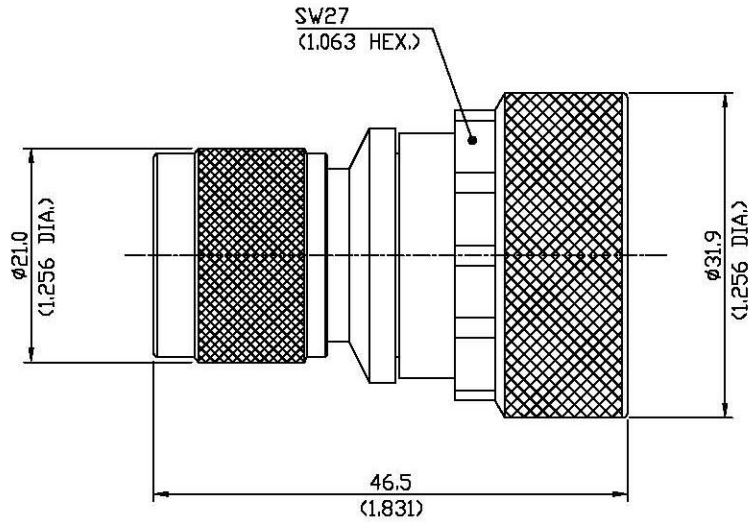

REVISIONS			
NO	DESCRIPTION	APPROVED	DATE

* Description
 N : PLUG
 7/16 DIN : PLUG

* Material
 N : Brass/SUCO
 7/16 DIN : Brass/SUCO

TOL. UNLESS NOTED
 X = ± 0.1
 X.X = ± 0.05
 X.XX = ± 0.01

DATE	
DRAWN BY	
DESIGNED BY	
CHECKED BY	
APPD. BY	
SCALE 1 : 1	UNIT mm

 Systron Inc. 1274-3rd Avenue South Lethbridge, AB T1J 0J9			
		TITLE N to 7/16 DIN ADAPTER	
SIZE	DRAWING NO SC410-025-000		
SHEET		1	OF 1